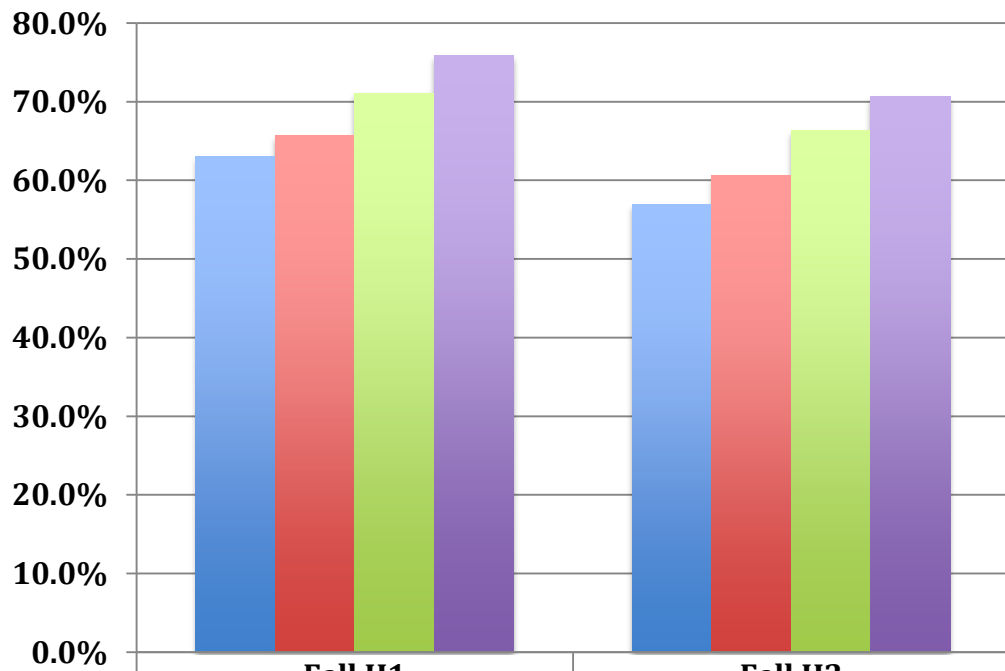

Basic Algebra ABC Rates Kent Campus Fall 2010 - Fall 2013

	Fall H1	Fall H2
2010-2011	63.0%	57.0%
2011-2012	65.7%	60.6%
2012-2013	71.1%	66.4%
2013-2014	75.9%	70.7%