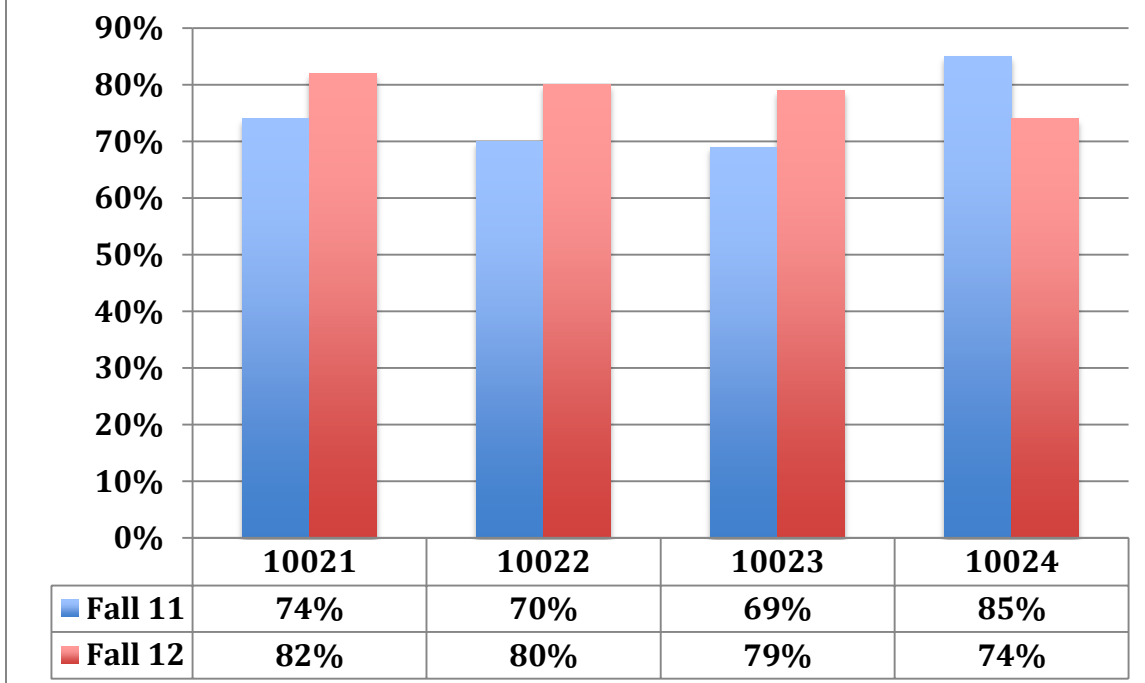

Basic Algebra ABC Rates Fall H1 - New Freshmen

Overall ABC rates:

2011 - 72%

2012 - 79%